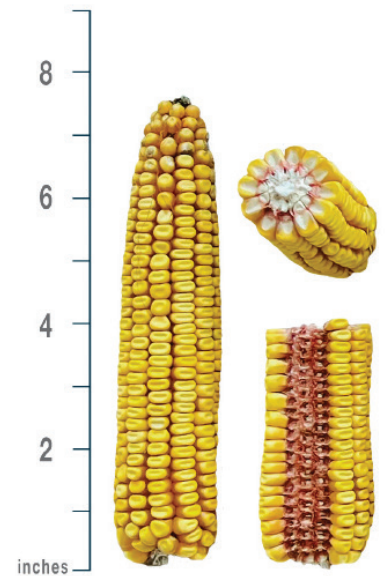

DLF EXAMINE LFF RR

- Full Floury Leafy Corn Silage which provides maximum rumen available starch
- Roundup Ready® Corn 2 technology
- Excellent emergence and early season development
- Good stalk strength
- Tall plant height

2525 Heat Units | 86 Relative Maturity

HYBRID CHARACTERISTICS:

Emergence:	Excellent
Seeding Vigour:	Excellent
Flowering:	Medium
Silk:	Medium
Stalk Strength:	Good
Root Strength:	Very Good
Stay Green:	Good
Husk Cover:	Good
Stress Tolerance:	Good
Plant Height:	Tall
Grain Quality:	Very Good
Grain Type:	Floury
Tip Fill:	Very Good
Test Weight:	Good
Shank Length:	Moderate
Kernel Rows:	14-16
Maturity:	Early
Ear Height:	Medium Low
Ear Flex:	Flex
Dry Down:	Slow
Soil Type:	All
Seeding Rate:	28000-30000
Cob Colour:	Red
Milk/Tonne:	Very Good
Milk/Acre:	Very Good

COMPANION HYBRIDS

Late:	DLF ExPect LFF (2850 CHU)
Late:	DLF ExPect LFF RR (2850 CHU)

Bayer Company is a member of Excellence Through Stewardship® (ETS). Bayer products are commercialized in accordance with ETS Product Launch Stewardship Guidance, and in compliance with Bayer's Policy for Commercialization of Biotechnology-Derived Plant Products in Commodity Crops. These products have been approved for import into key export markets with functioning regulatory systems. Any crop or material produced from these products can only be exported to, or used, processed or sold in countries where all necessary regulatory approvals have been granted. It is a violation of national and international law to move material containing biotech traits across boundaries into nations where import is not permitted. Growers should talk to their grain handler or product purchaser to confirm their buying position for these products. Excellence Through Stewardship® is a registered trademark of Excellence Through Stewardship.

ALWAYS READ AND FOLLOW PESTICIDE LABEL DIRECTIONS. Roundup Ready® technology contains genes that confer tolerance to glyphosate, an active ingredient in Roundup® brand agricultural herbicides. Agricultural herbicides containing glyphosate will kill crops that are not tolerant to glyphosate. RIB Complete®, Roundup Ready 2 Technology and Design™, Roundup Ready®, Roundup®, SmartStax® and VT Double PRO® are trademarks of Bayer Group, Bayer Canada ULC licensee. LibertyLink® and the Water Droplet Design are trademarks of BASF. Used under license. Herculex® is a registered trademark of Dow AgroSciences LLC. Used under license.

Before opening a bag of seed, be sure to read, understand and accept the stewardship requirements, including applicable refuge requirements for insect resistance management, for the biotechnology traits expressed in the seed as set forth in the Monsanto Technology Stewardship Agreement that you sign. By opening and using a bag of seed, you are reaffirming your obligation to comply with the most recent stewardship requirements.