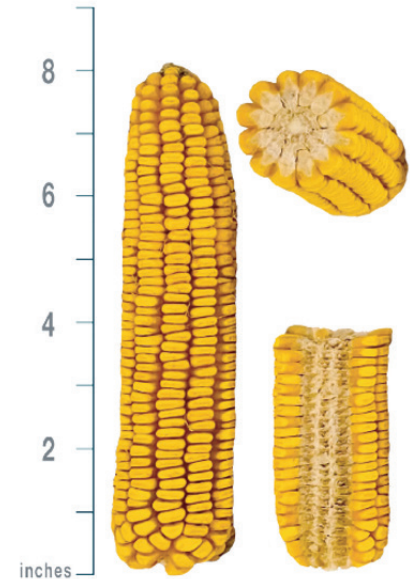

DLF EXPECT LFF RR

- Full Floury Leafy Corn Silage which provides more rumen available starch
- Roundup Ready® Corn 2 technology version of DLF ExPect LFF
- Excellent emergence and early season development
- Very good stalk strength
- White cob provides very high feedout and no cob disks

2750 Heat Units | 94 Relative Maturity

HYBRID CHARACTERISTICS:

Emergence:	Excellent
Seeding Vigour:	Excellent
Flowering:	Medium
Silk:	Medium Late
Stalk Strength:	Very Good
Root Strength:	Very Good
Stay Green:	Very Good
Husk Cover:	Good
Stress Tolerance:	Good
Plant Height:	Very Tall
Grain Quality:	Very Good
Grain Type:	Floury
Tip Fill:	Very Good
Test Weight:	Good
Shank Length:	Moderate
Kernel Rows:	14-16
Maturity:	Late
Ear Height:	Medium Low
Ear Flex:	Flex
Dry Down:	Slow
Soil Type:	All
Seeding Rate:	26000-28000
Cob Colour:	White
Milk/Tonne:	Excellent
Milk/Acre:	Very Good

COMPANION HYBRIDS

Early:	DLF ExAmine LFF RR (2625 CHU)
Similar:	DLF ExPect LFF (2850 CHU)

Bayer Company is a member of Excellence Through Stewardship® (ETS). Bayer products are commercialized in accordance with ETS Product Launch Stewardship Guidance, and in compliance with Bayer's Policy for Commercialization of Biotechnology-Derived Plant Products in Commodity Crops. These products have been approved for import into key export markets with functioning regulatory systems. Any crop or material produced from these products can only be exported to, or used, processed or sold in countries where all necessary regulatory approvals have been granted. It is a violation of national and international law to move material containing biotech traits across boundaries into nations where import is not permitted. Growers should talk to their grain handler or product purchaser to confirm their buying position for these products. Excellence Through Stewardship® is a registered trademark of Excellence Through Stewardship.

ALWAYS READ AND FOLLOW PESTICIDE LABEL DIRECTIONS. Roundup Ready® technology contains genes that confer tolerance to glyphosate, an active ingredient in Roundup® brand agricultural herbicides. Agricultural herbicides containing glyphosate will kill crops that are not tolerant to glyphosate. RIB Complete®, Roundup Ready 2 Technology and Design™, Roundup Ready®, Roundup®, SmartStax® and VT Double PRO® are trademarks of Bayer Group, Bayer Canada ULC licensee. LibertyLink® and the Water Droplet Design are trademarks of BASF. Used under license. Herculex® is a registered trademark of Dow AgroSciences LLC. Used under license.

Before opening a bag of seed, be sure to read, understand and accept the stewardship requirements, including applicable refuge requirements for insect resistance management, for the biotechnology traits expressed in the seed as set forth in the Monsanto Technology Stewardship Agreement that you sign. By opening and using a bag of seed, you are reaffirming your obligation to comply with the most recent stewardship requirements.